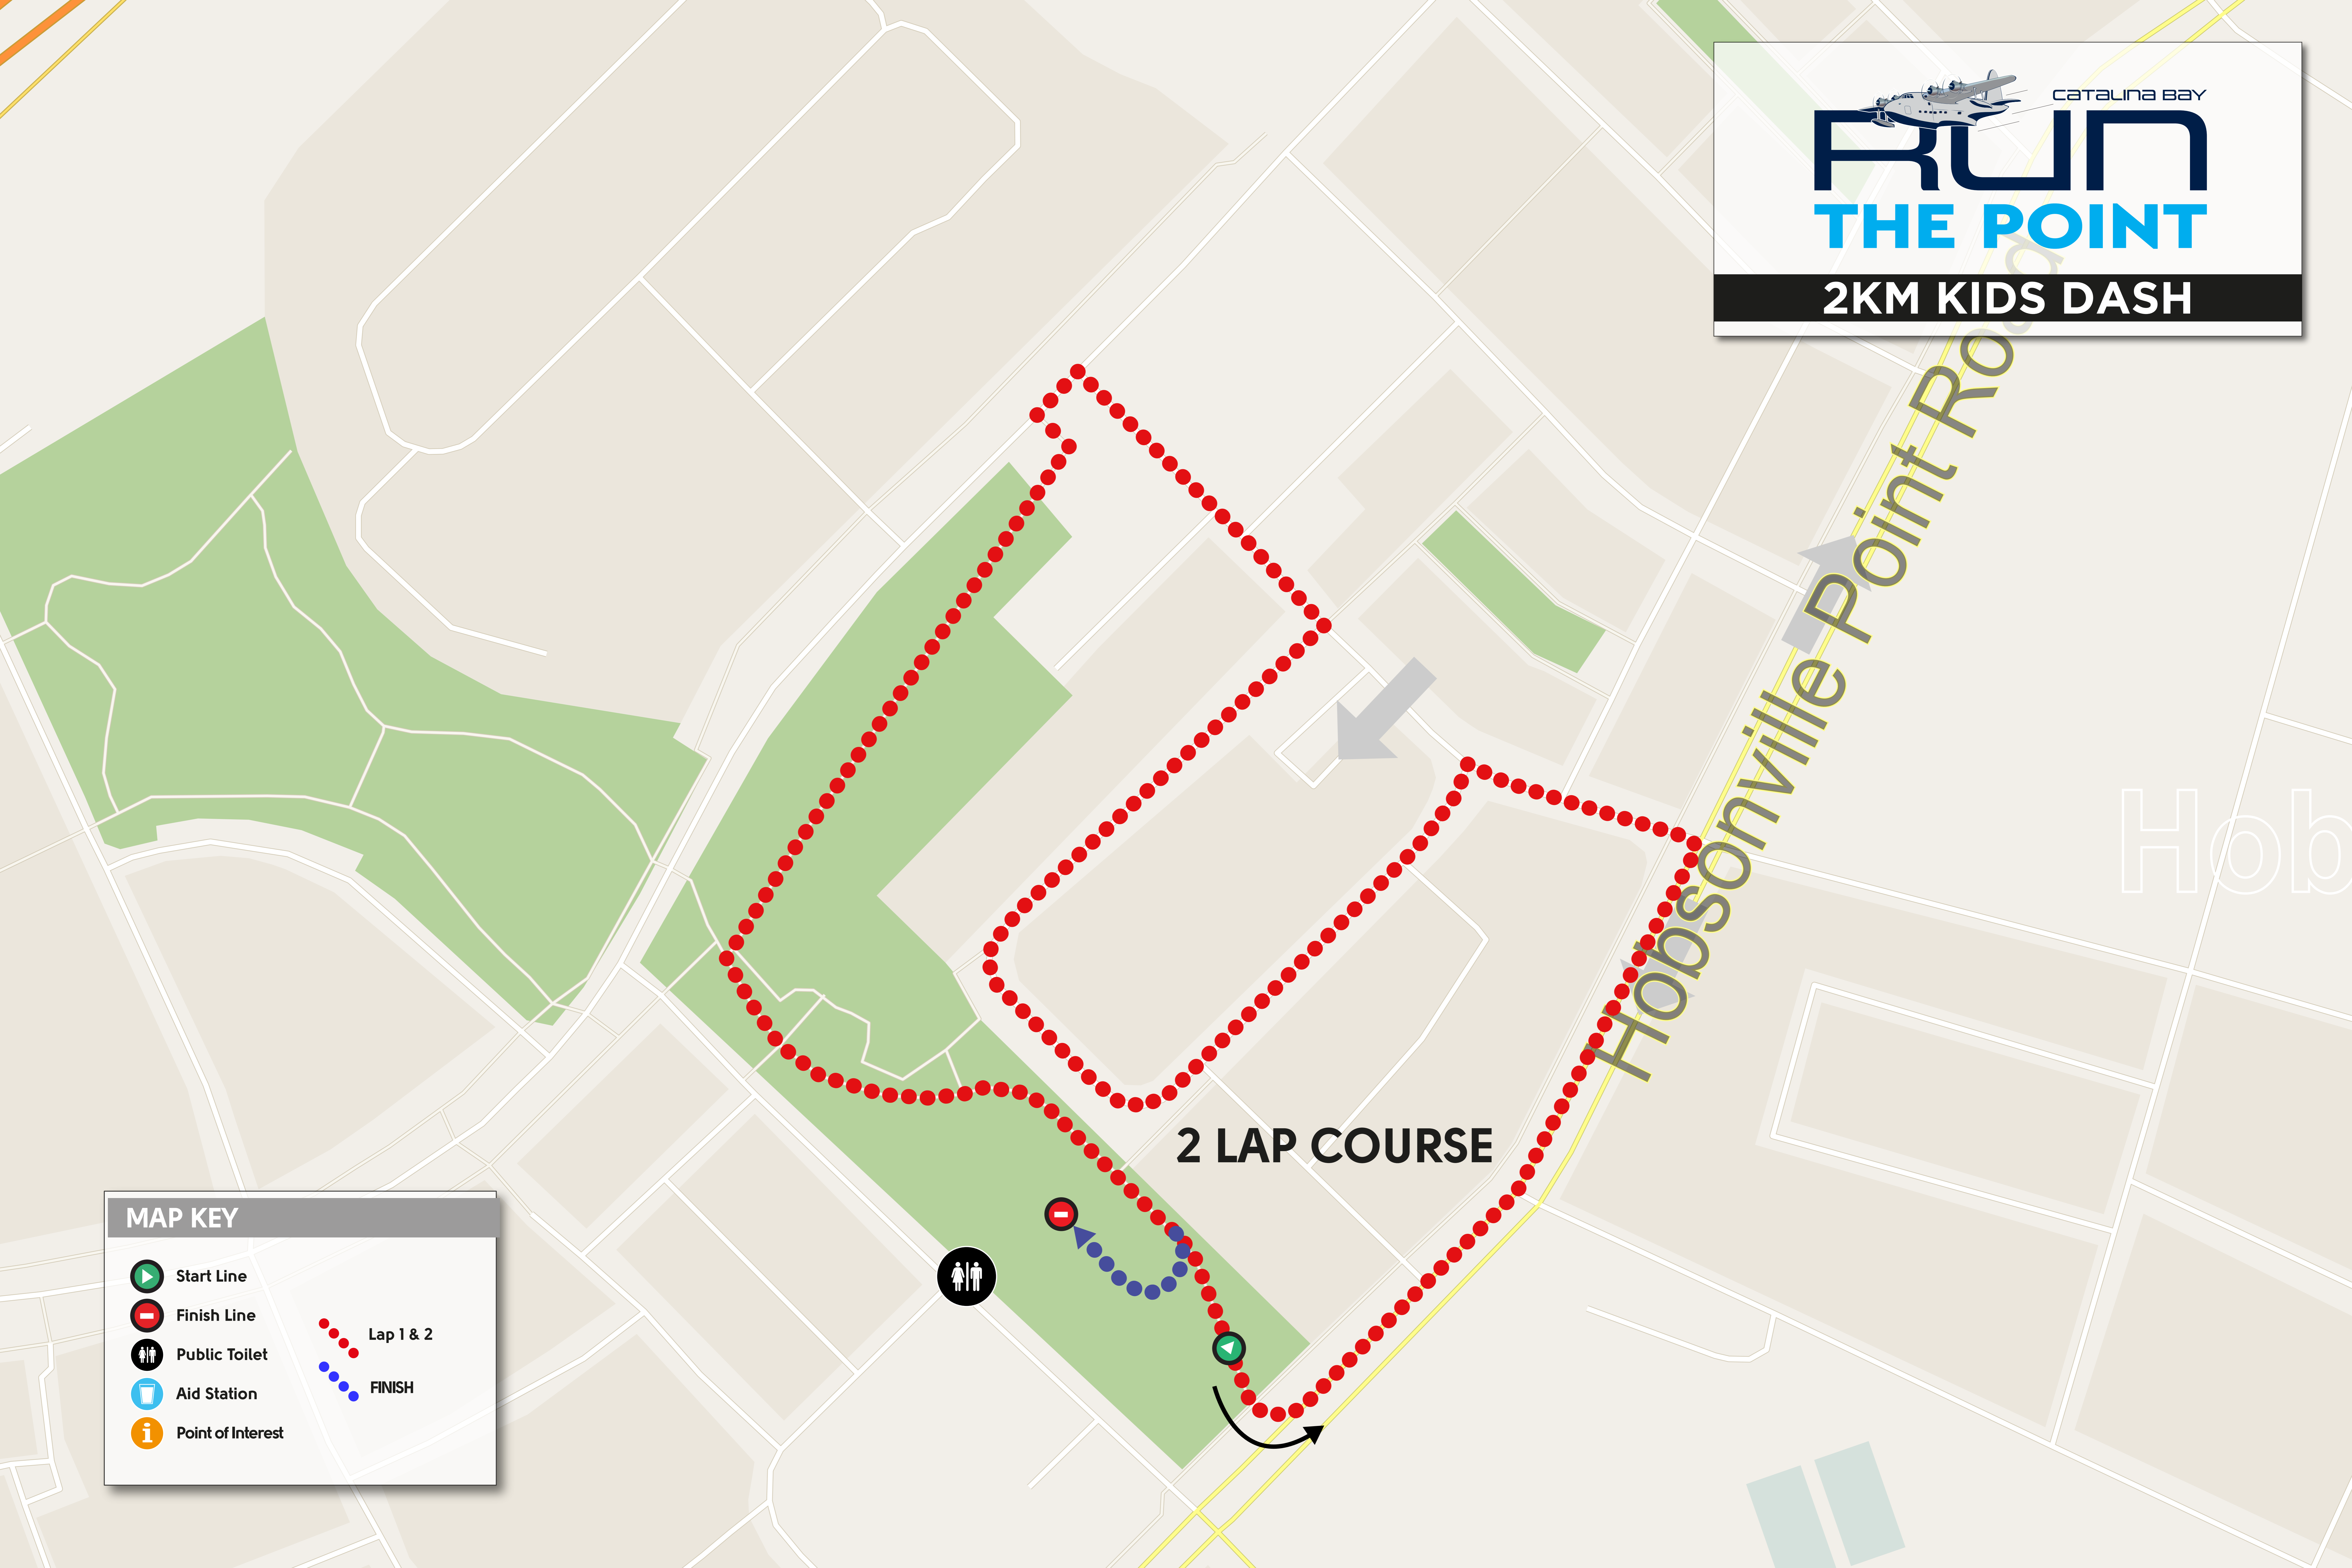

CATALINA BAY
**RUN
 THE POINT**
 2KM KIDS DASH

MAP KEY

- Start Line
- Finish Line
- Public Toilet
- Aid Station
- Point of Interest
- Lap 1 & 2
- FINISH